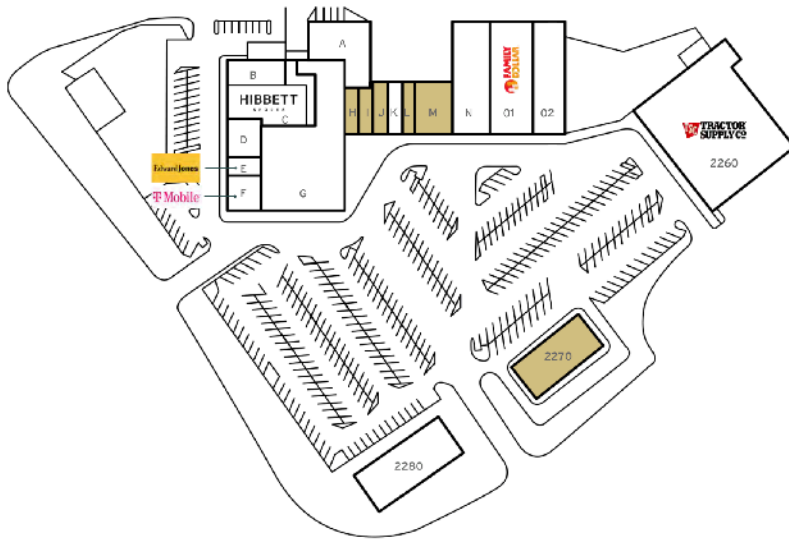

Cobre Valley Plaza

Highway 60 & Russell Road,
Globe, AZ 85501

HIGHLIGHTS

- Located on the main thoroughfare leading westward toward Phoenix, in the County Seat of Gila County
- Major employers are Gila County, Heritage Health Care Center, Globe Unified School District and Gila Community College
- Located near Apache Gold Casino & Resort
- Mining and tourism drive economy, with attractions like Old Dominion Historic Mine Park
- Globe Downtown Historic District was added to the National Register of Historical Places

DEMOGRAPHICS

	Miles	5	10	15
POPULATIONS		14,109	16,880	17,684
HOUSEHOLDS		5,751	6,763	7,063
AVG HH INCOME		\$54,957	\$55,451	\$55,882

RACINE LEAHY, DIRECTOR OF LEASING
1445 North Loop West | Suite 625 | Houston, TX 77008
314.267.6596 | rleahy@rockstep.com | www.rockstep.com

RockStep
CAPITAL

FLOOR PLAN

Join these national brands
at Cobre Valley Plaza!

HIBBETT
SPORTS

Edward Jones

LOCAL AREA

This document has been prepared by RockStep Capital for advertising and general information only. RockStep Capital makes no guarantees, representations, or warranties of any kind, expressed or implied, regarding the information including, but not limited to, warranties of the content, accuracy and reliability. Any interested party should undertake their own inquiries as to the accuracy of the information. RockStep Capital excludes unequivocally all inferred or implied terms, conditions, and warranties arising out of this document and excludes all liability for loss and damages arising there from. This publication is the copyrighted property of RockStep Capital and/or its licensor(s). ©2024 All rights reserved.